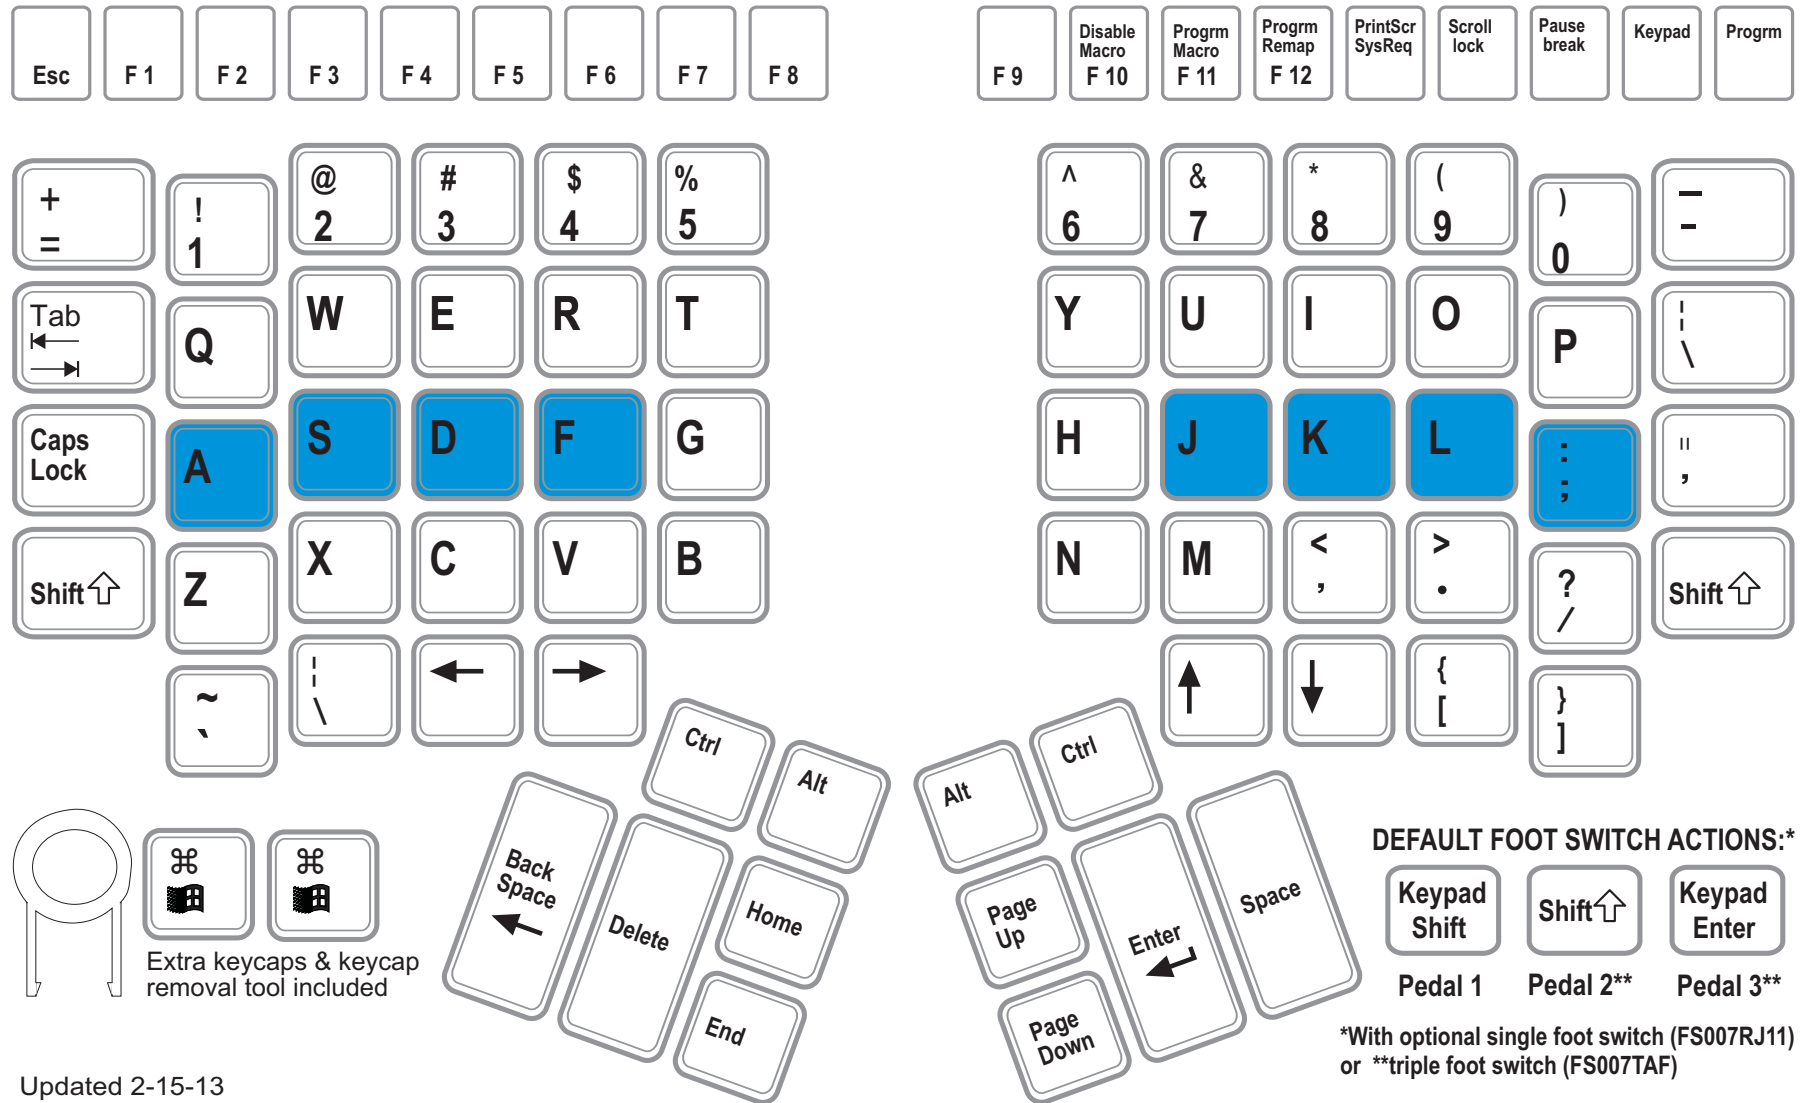

Kinesis Advantage keyboard, U.S. Layout with thumb keys top row configured in "PC Mode"

Blue home row keys are special "cupped" keycaps to aid finger positioning without looking.

Embedded key actions are legended on front of keys, shown on separate graphic.

Instant Configuration setting =p

Updated 2-15-13

*With optional single foot switch (FS007RJ11) or **triple foot switch (FS007TAF)