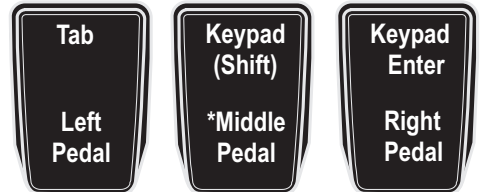

Kinesis Advantage2 keyboard, SE Default layout (PC mode)

Firmware version 1.0.58.de

Extra keycap (Row 5 style) & keycap removal tool

January 24, 2017

DEFAULT ACTIONS WITH OPTIONAL FOOT PEDAL(S):

With triple foot pedal (FS007TAF)
*or with single foot pedal (FS007RJ11)