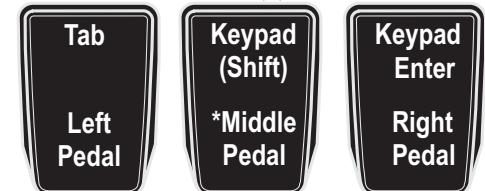

Kinesis Advantage2 keyboard, UK Default layout (PC mode)

Firmware version 1.0.168.us

Extra keycap (Row 5 style) & keycap removal tool

January 24, 2017

DEFAULT ACTIONS WITH OPTIONAL FOOT PEDAL(S):

With triple foot pedal (FS007TAF)
 *or with single foot pedal (FS007RJ11)