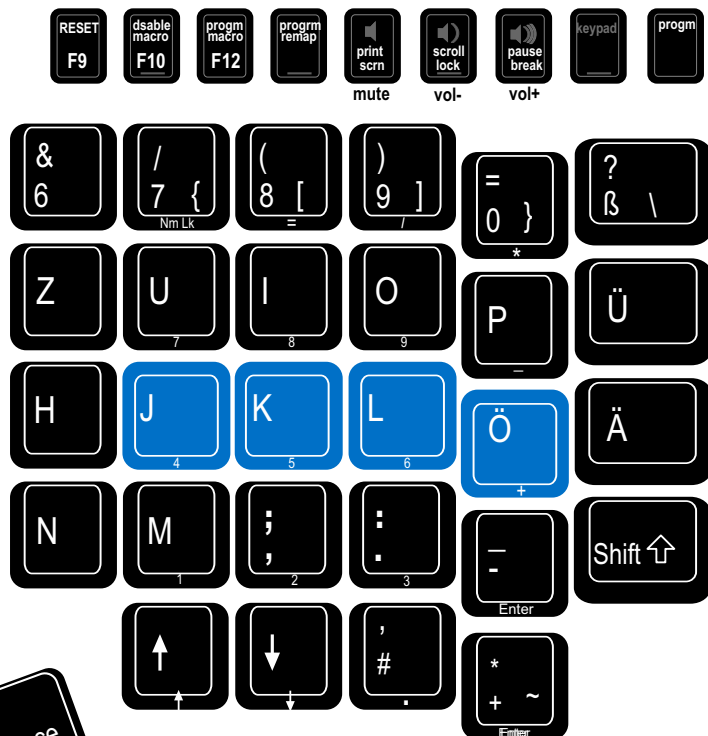

Kinesis Advantage2 keyboard, DE Default layout (PC mode)

Firmware version 1.0.58.de

Extra keycap (Row 5 style) & keycap removal tool

May 4, 2017

DEFAULT ACTIONS WITH OPTIONAL FOOT PEDAL(S):

With triple foot pedal (FS007TAF)
*or with single foot pedal (FS007RJ11)