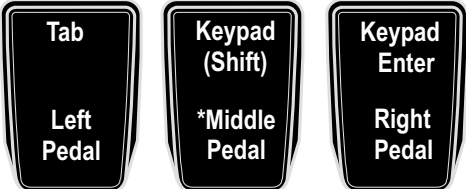

Kinesis Advantage2 keyboard, DE Default layout (PC mode)

Firmware version 1.0.58.de

Extra keycap (Row 5 style) & keycap removal tool

May 4, 2017

DEFAULT ACTIONS WITH OPTIONAL FOOT PEDAL(S):

With triple foot pedal (FS007TAF)
*or with single foot pedal (FS007RJ11)